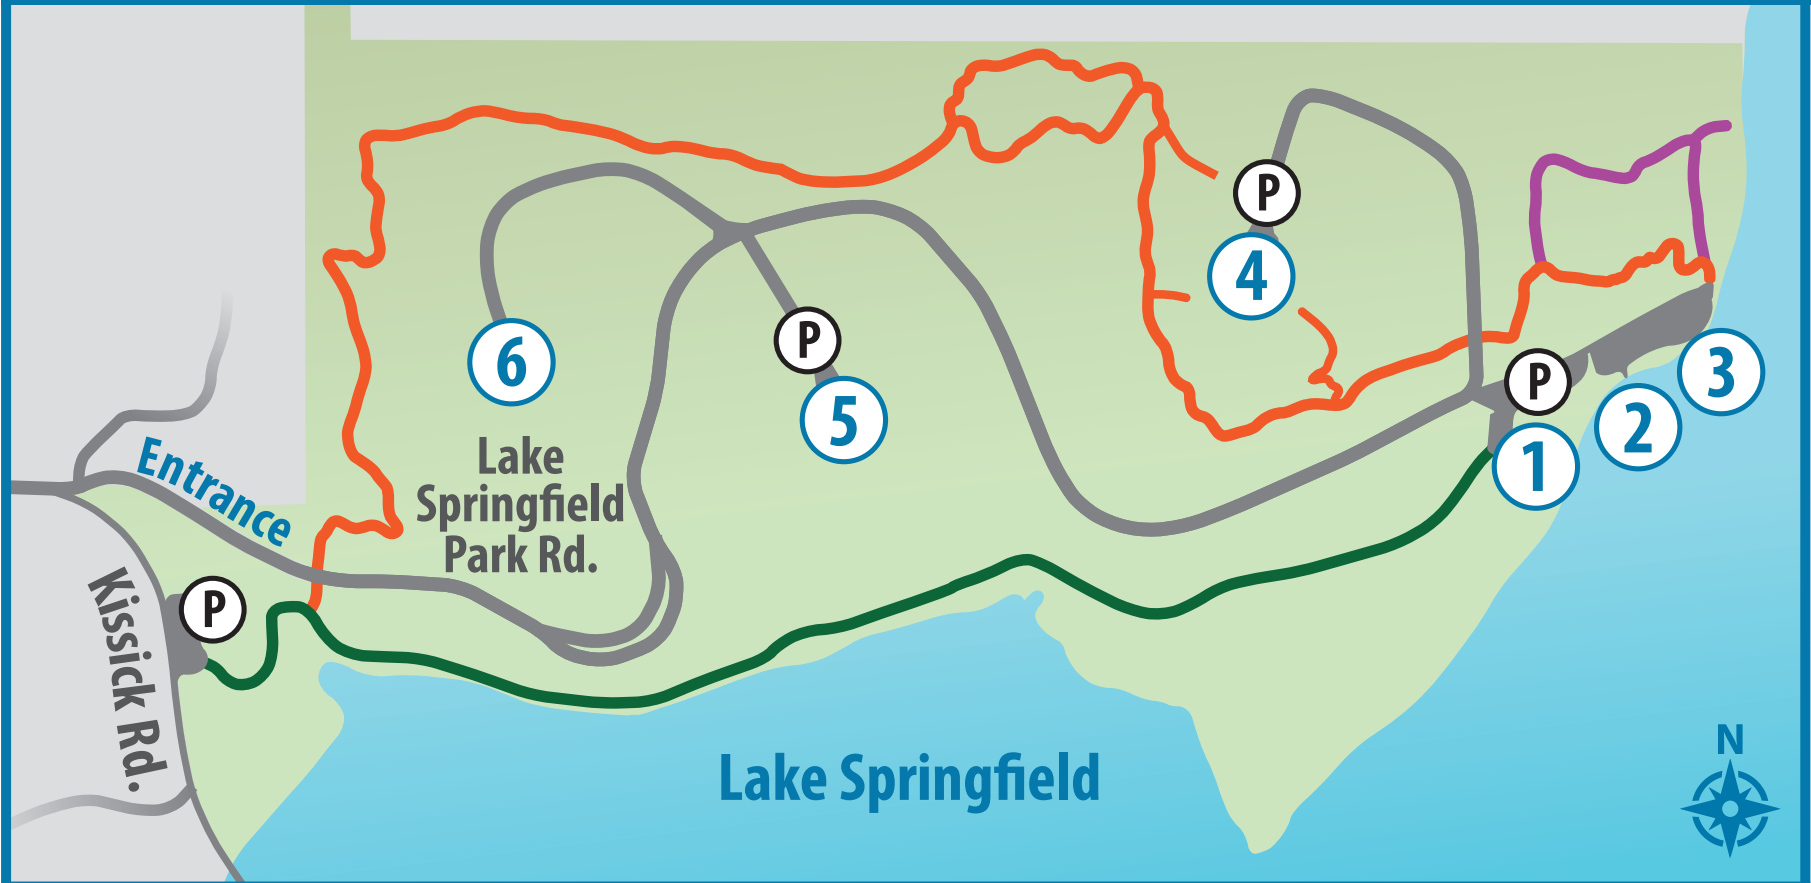

# LAKE SPRINGFIELD PARK MAP

- ① Boathouse
  - ② Fishing Platform
  - ③ Boat Launch
  - ④ Northwoods Pavilion
  - ⑤ Hilltop Pavilion & Playground
  - ⑥ Maintenance Building
- Lake Springfield Park Trail (wood chip trail)
- James River Greenway Trail (paved trail)
- Greater Ozarks Audubon Trail (rugged wood chip trail)
- Ⓟ Parking