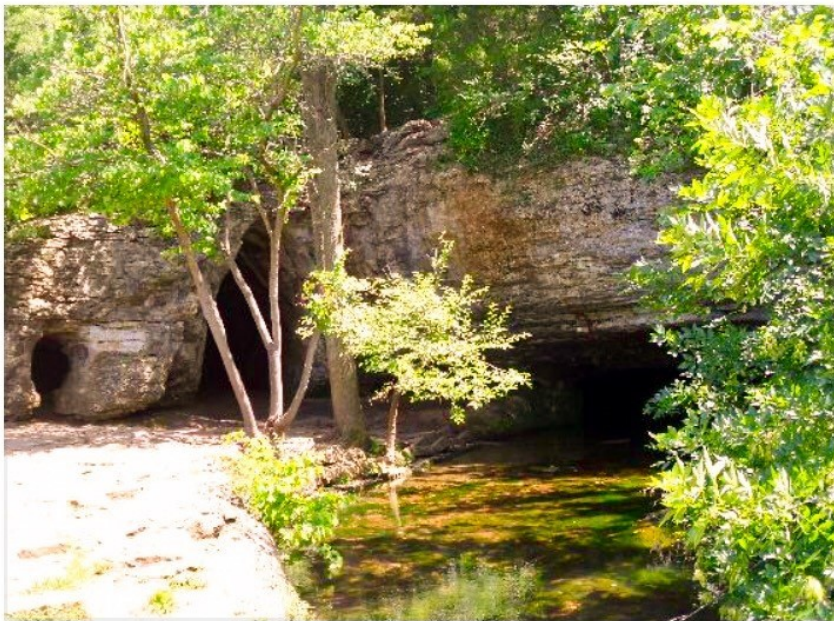

OUTDOOR INITIATIVES

Valley Water Mill Park
2450 E. Valley Water Mill Rd.
Springfield, MO
65803

Justin Smith

jusmith@springfieldmo.gov

Jerome Brauner

Jerome.brauner@springfieldmo.gov

Age: 5 yrs. and up (5-17 yrs. with an adult)

Date: Feb. 29-March 1

Time: Sat. Tour 1: 11 a.m.-3:30 p.m.

Sat. Tour 2: 12-4:30 p.m.

Sun. Tour 1: 11 a.m.-3:30 p.m.

Sun. Tour 2: 12-4:30 p.m.

Fee: $15/Person