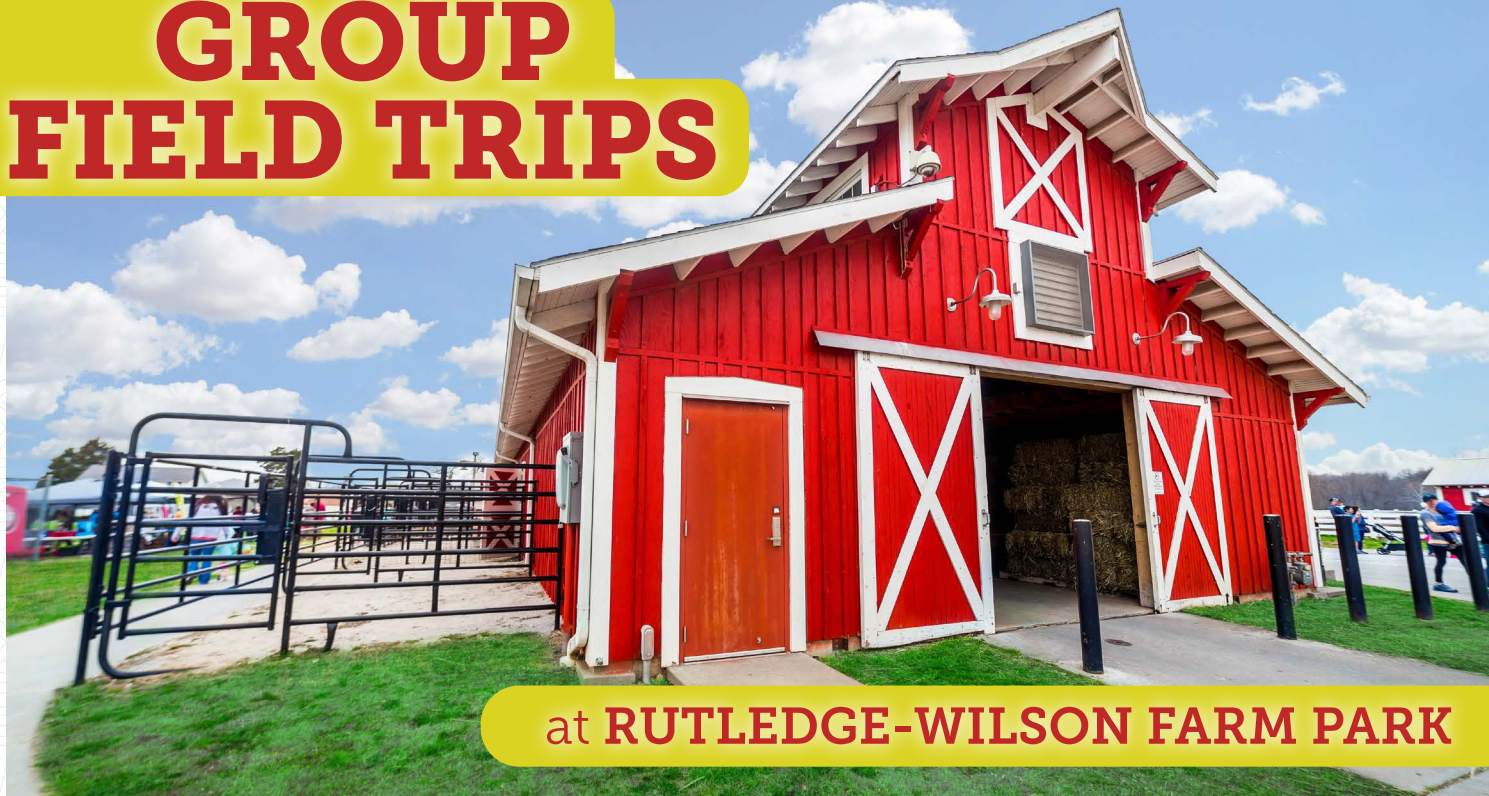

# GROUP FIELD TRIPS

at **RUTLEDGE-WILSON FARM PARK**

Enjoy farm-themed fun at Rutledge-Wilson Farm Park, perfect for large school, church, or other organization groups!

Choose from various activities for preschoolers through 5th grade, including inflatables, cow train rides and engaging educational programs.

All ages may enjoy catch-and-release fishing in the stocked pond.

## Free year-round fun at the Farm Park

**Animal Interactions:**  
visit the barn and corrals!

**Pedal Tractors**

**Farm-themed Playground**

**Milk a life-size, fiberglass cow:**  
Irene the Dairy Queen

**Gift Shop**